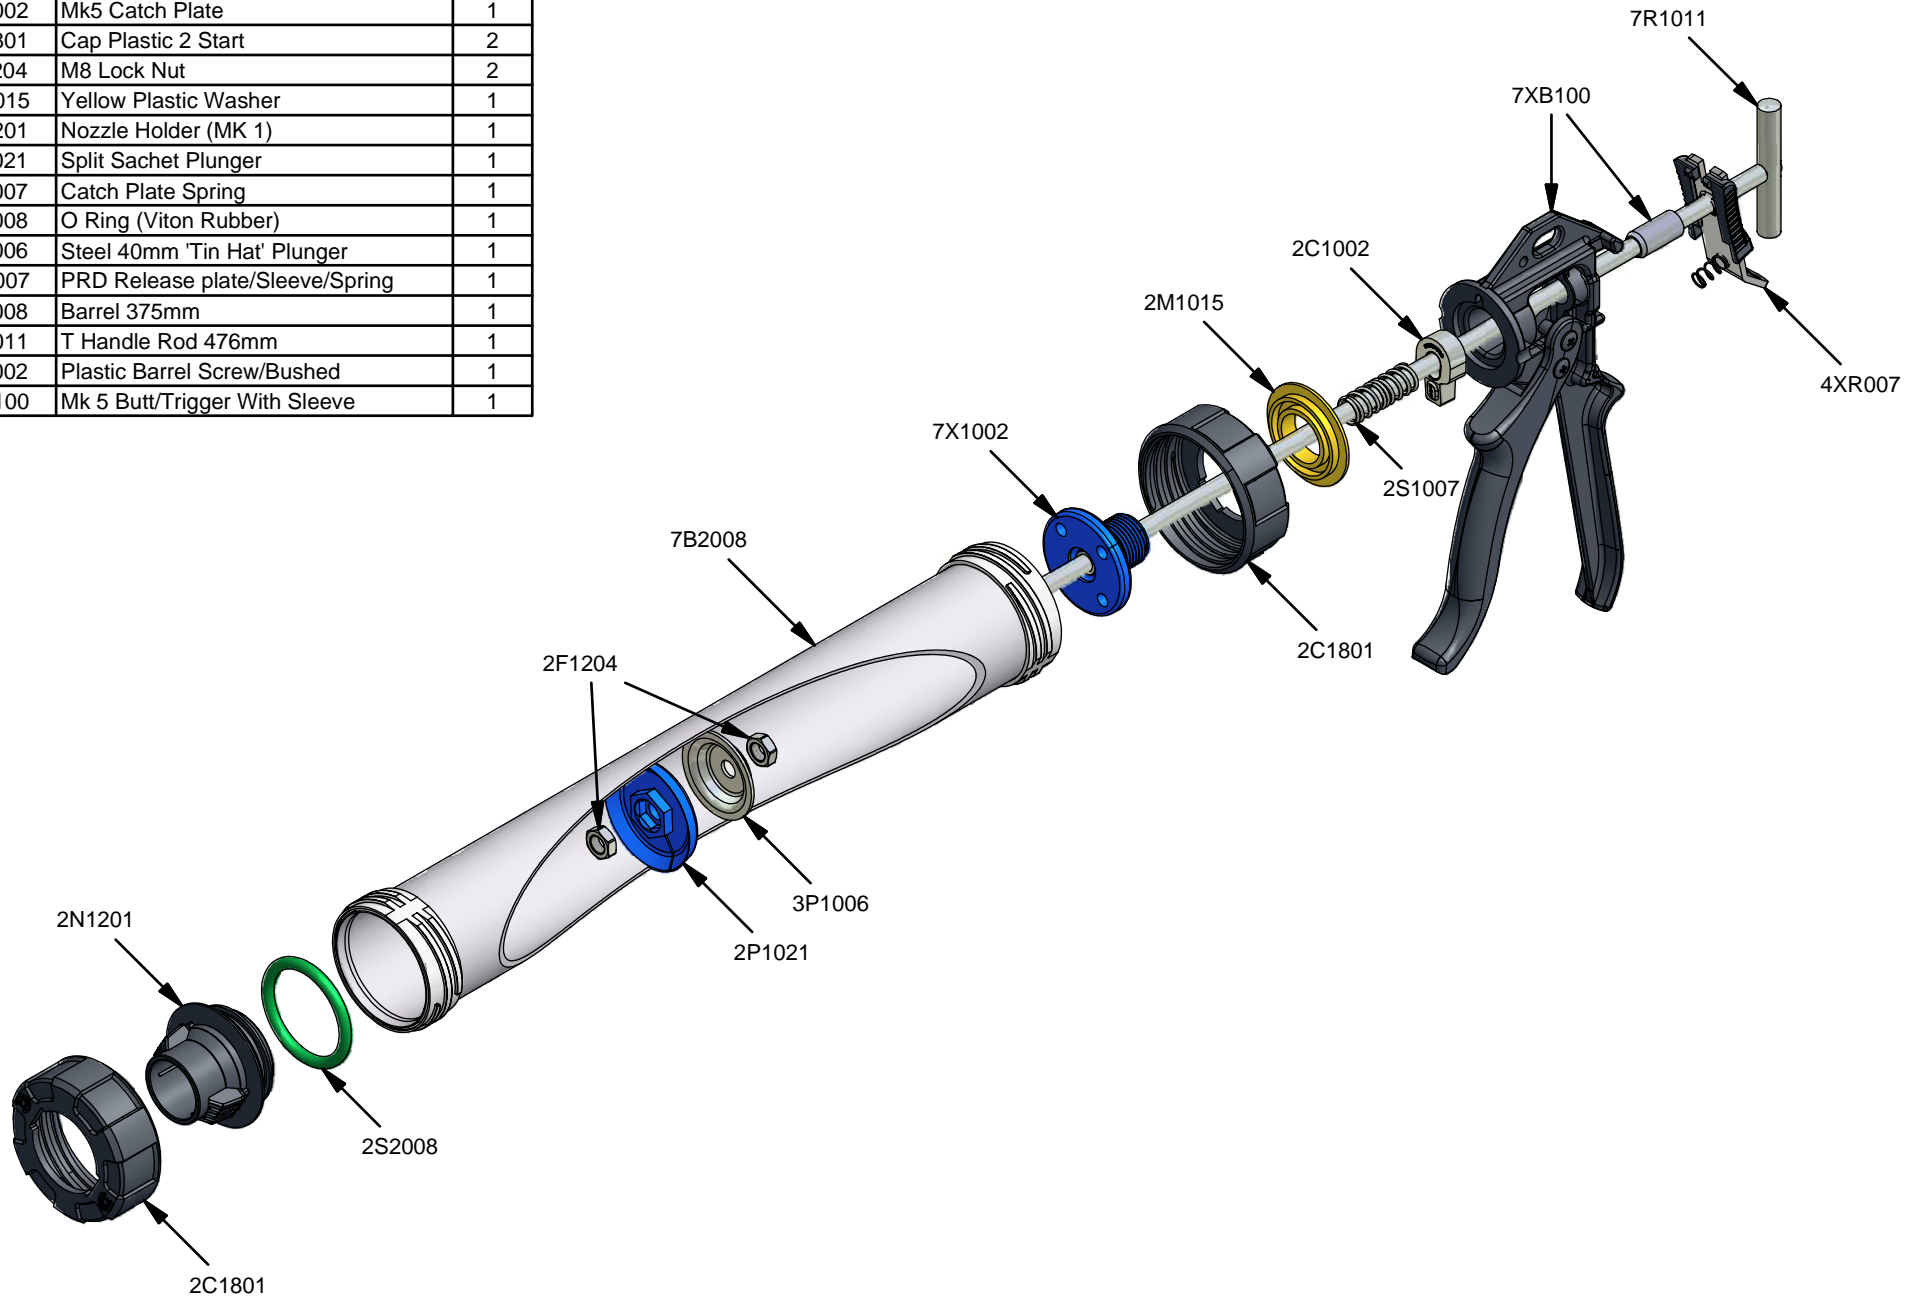

Parts List		
STOCK No	DESCRIPTION	QTY
2C1002	Mk5 Catch Plate	1
2C1801	Cap Plastic 2 Start	2
2F1204	M8 Lock Nut	2
2M1015	Yellow Plastic Washer	1
2N1201	Nozzle Holder (MK 1)	1
2P1021	Split Sachet Plunger	1
2S1007	Catch Plate Spring	1
2S2008	O Ring (Viton Rubber)	1
3P1006	Steel 40mm 'Tin Hat' Plunger	1
4XR007	PRD Release plate/Sleeve/Spring	1
7B2008	Barrel 375mm	1
7R1011	T Handle Rod 476mm	1
7X1002	Plastic Barrel Screw/Bushed	1
7XB100	Mk 5 Butt/Trigger With Sleeve	1

Powerflow Combi 600 Sachet

www.pccox.co.uk
sales@pccox.co.uk
TEL:44(0)1635 264500

REV
E

DATE
14/12/2006

Parts List		
STOCK No	DESCRIPTION	QTY
2C1002	Mk5 Catch Plate	1
2C1801	Cap Plastic 2 Start	2
2F1204	M8 Lock Nut	2
2M1015	Yellow Plastic Washer	1
2N1201	Nozzle Holder (MK 1)	1
2P1021	Split Sachet Plunger	1
2S1007	Catch Plate Spring	1
2S2008	O Ring (Viton Rubber)	1
3P1006	Steel 40mm 'Tin Hat' Plunger	1
4XR007	PRD Release plate/Sleeve/Spring	1
7B2008	Barrel 375mm	1
7R1011	T Handle Rod 476mm	1
7X1002	Plastic Barrel Screw/Bushed	1
7XB100	Mk 5 Butt/Trigger With Sleeve	1