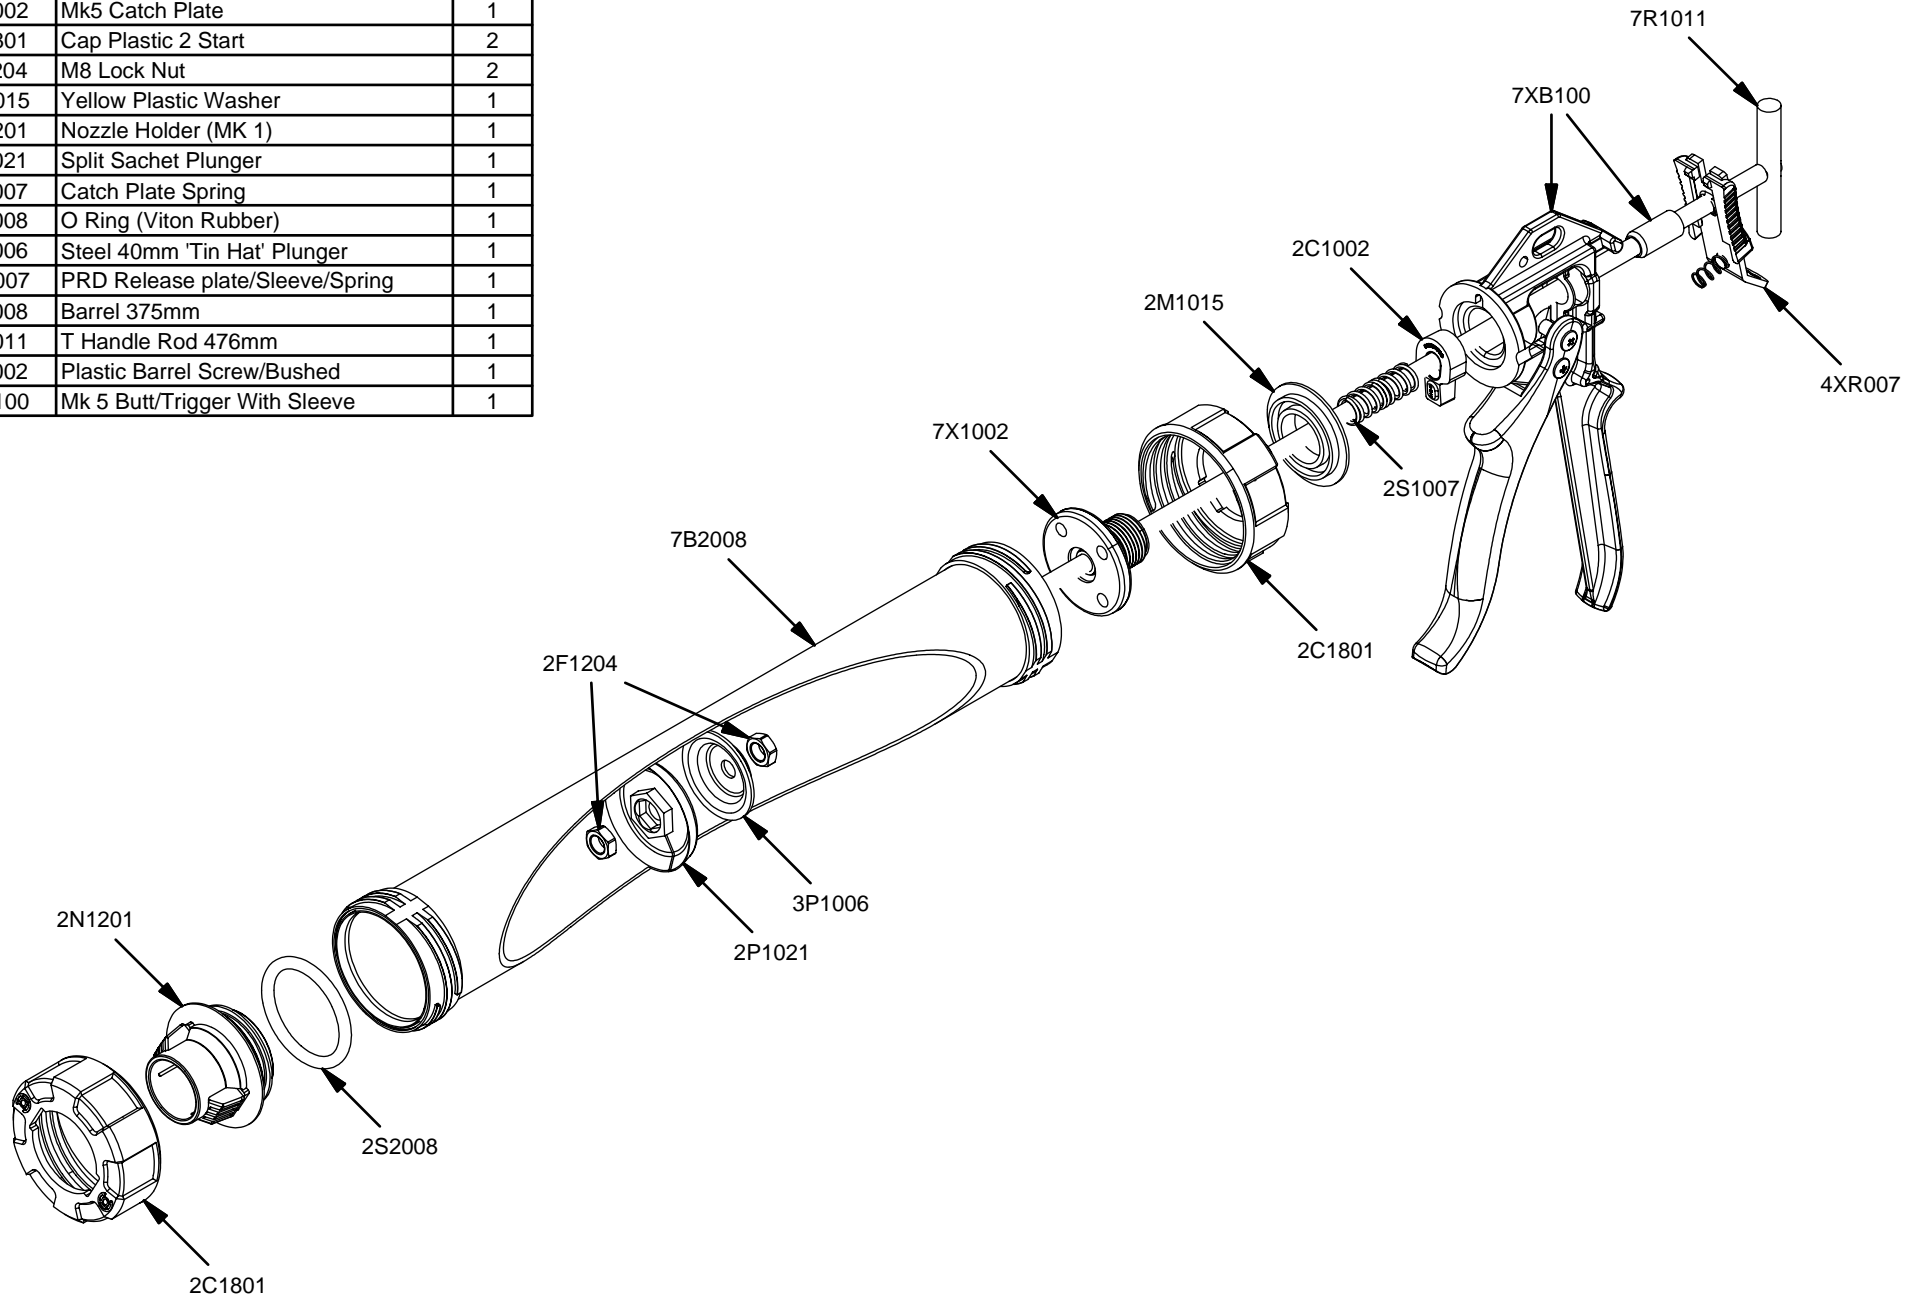

Parts List		
STOCK No	DESCRIPTION	QTY
2C1002	Mk5 Catch Plate	1
2C1801	Cap Plastic 2 Start	2
2F1204	M8 Lock Nut	2
2M1015	Yellow Plastic Washer	1
2N1201	Nozzle Holder (MK 1)	1
2P1021	Split Sachet Plunger	1
2S1007	Catch Plate Spring	1
2S2008	O Ring (Viton Rubber)	1
3P1006	Steel 40mm 'Tin Hat' Plunger	1
4XR007	PRD Release plate/Sleeve/Spring	1
7B2008	Barrel 375mm	1
7R1011	T Handle Rod 476mm	1
7X1002	Plastic Barrel Screw/Bushed	1
7XB100	Mk 5 Butt/Trigger With Sleeve	1

Powerflow Combi 600 Sachet

www.pccox.co.uk
sales@pccox.co.uk
TEL:44(0)1635 264500

REV
E

DATE
14/12/2006

Parts List		
STOCK No	DESCRIPTION	QTY
2C1002	Mk5 Catch Plate	1
2C1801	Cap Plastic 2 Start	2
2F1204	M8 Lock Nut	2
2M1015	Yellow Plastic Washer	1
2N1201	Nozzle Holder (MK 1)	1
2P1021	Split Sachet Plunger	1
2S1007	Catch Plate Spring	1
2S2008	O Ring (Viton Rubber)	1
3P1006	Steel 40mm 'Tin Hat' Plunger	1
4XR007	PRD Release plate/Sleeve/Spring	1
7B2008	Barrel 375mm	1
7R1011	T Handle Rod 476mm	1
7X1002	Plastic Barrel Screw/Bushed	1
7XB100	Mk 5 Butt/Trigger With Sleeve	1