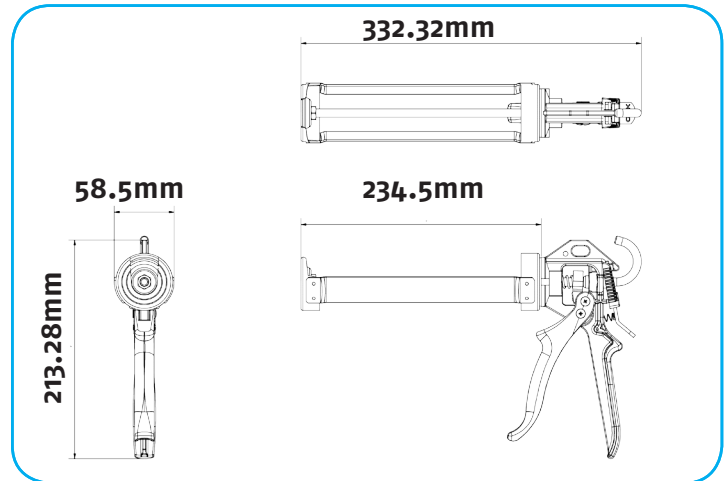

The original

TECHNICAL DATASHEET

Powerflow™ CARTRIDGE 310ml

A single component manual bead applicator for cartridges

APPLICATIONS:

- For low to medium viscosity
- Cartridge: 1-component
- Cartridge volumes: 310ml

SPECIFICATIONS:

- Mechanical Advantage (ratio): 12:1
- Barrel Length: 234.5mm
- Max Force (Plunger): 2.5kN
- Tool Weight: 0.75 kg
- Handle Material: Epoxy coated cast aluminium
- Frame Material: Epoxy coated steel
- Certificates: ISO, REACH
- Packaging Options: single or 5/6/10/12/15 per box

WEB LINKS:

- Images www.pccox.co.uk/en/powerflow
- Academy video www.pccox.co.uk/en/cox-academy
- Spare parts diagram www.pccox.co.uk/en/exploded-diagrams

OTHER MODELS AVAILABLE:

- Powerflow Combi
- Powerflow Bulk
- Powerflow 1ltr
- Powerflow Quart
- Powerflow HP (higher power)

CARTRIDGE: 310ml:

PRODUCT RANGE BY POWER: