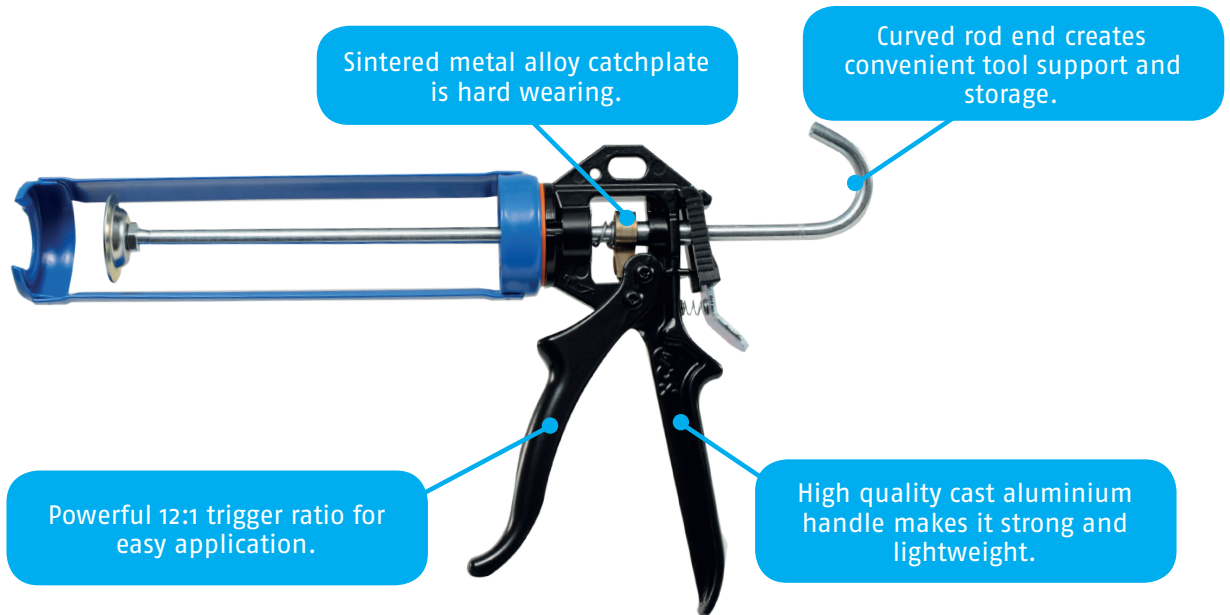

## CARTRIDGE 310ml

A single component manual bead applicator for cartridges

### PRODUCT FEATURES:

- High quality cast aluminium handle makes it strong and lightweight.
- Easy to manoeuvre in tight spaces.
- Sintered metal alloy catchplate is hard wearing.
- Surface hardened rod resists scoring by the sintered metal catchplate.
- Metal wear compensation sleeve protects the catch plate contact area to increase tool life.
- Hardened rod release plate maintains high material output for the life of the tool.
- Plated metal components increase the resistance to part corrosion.
- Curved rod end creates a convenient tool support and storage device.
- Superb build quality means these tools are designed with the professional in mind and have a high service life.
- Powerful 12:1 trigger ratio for easy application.
- Contoured handle and trigger grip for easy use.

The **Cox Powerflow** is part of a range of high-powered manual applicators. Designed for use with low to medium viscosity sealants and adhesives, the Powerflow Cartridge is ideal for professional and users.